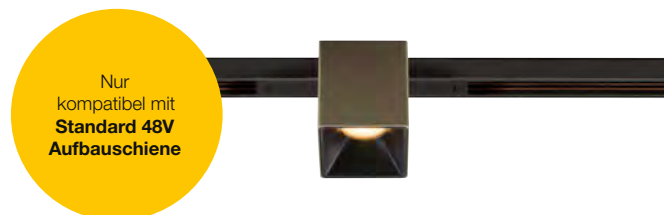

FIX-IT!

BW S. 503 110,00 €

DALI, Surface mounted track, Spot, 7.4 W, rund

Variante	Lumen	Kelvin	Art.Nr.
○● Weiß/Schwarz	3-495 lm	2000-3000 K	1008977
●● Schwarz/Schwarz	3-495 lm	2000-3000 K	1008978
●● Gold/Schwarz	3-495 lm	2000-3000 K	1008979
●● Bronze/Schwarz	3-495 lm	2000-3000 K	1008980