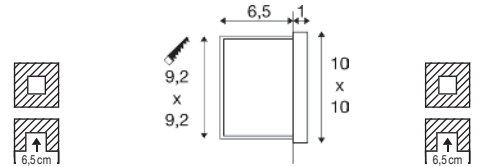

CONCRETO EL, Wing

CONCRETO EL, Cut

100-240 V ~50/60 Hz | 700 mA
Systemleistung: 3,2 W
Material: Beton/Aluminium

100-240 V ~50/60 Hz | 700 mA
Systemleistung: 3,2 W
Material: Beton/Aluminium

- Einbautopf inkl.

- Einbautopf inkl.

45 lm | 3000 K

15 lm | 3000 K

Variante	Art.Nr.	EUR
● grau/schwarz	1006406	104,00

Variante	Art.Nr.	EUR
● grau/schwarz	1006407	104,00