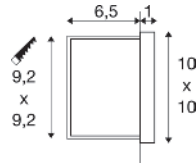

CONCRETO EL, Wing

CONCRETO EL, Cut

100-240 V ~50/60 Hz | 700 mA
Systemleistung: 3,2 W
Material: Beton/Aluminium

100-240 V ~50/60 Hz | 700 mA
Systemleistung: 3,2 W
Material: Beton/Aluminium

- Einbautopf inkl.

- Einbautopf inkl.

45 lm | 3000 K

15 lm | 3000 K

Variante	Art.Nr.	EUR
● grau/schwarz	1006406	104,00

Variante	Art.Nr.	EUR
● grau/schwarz	1006407	104,00